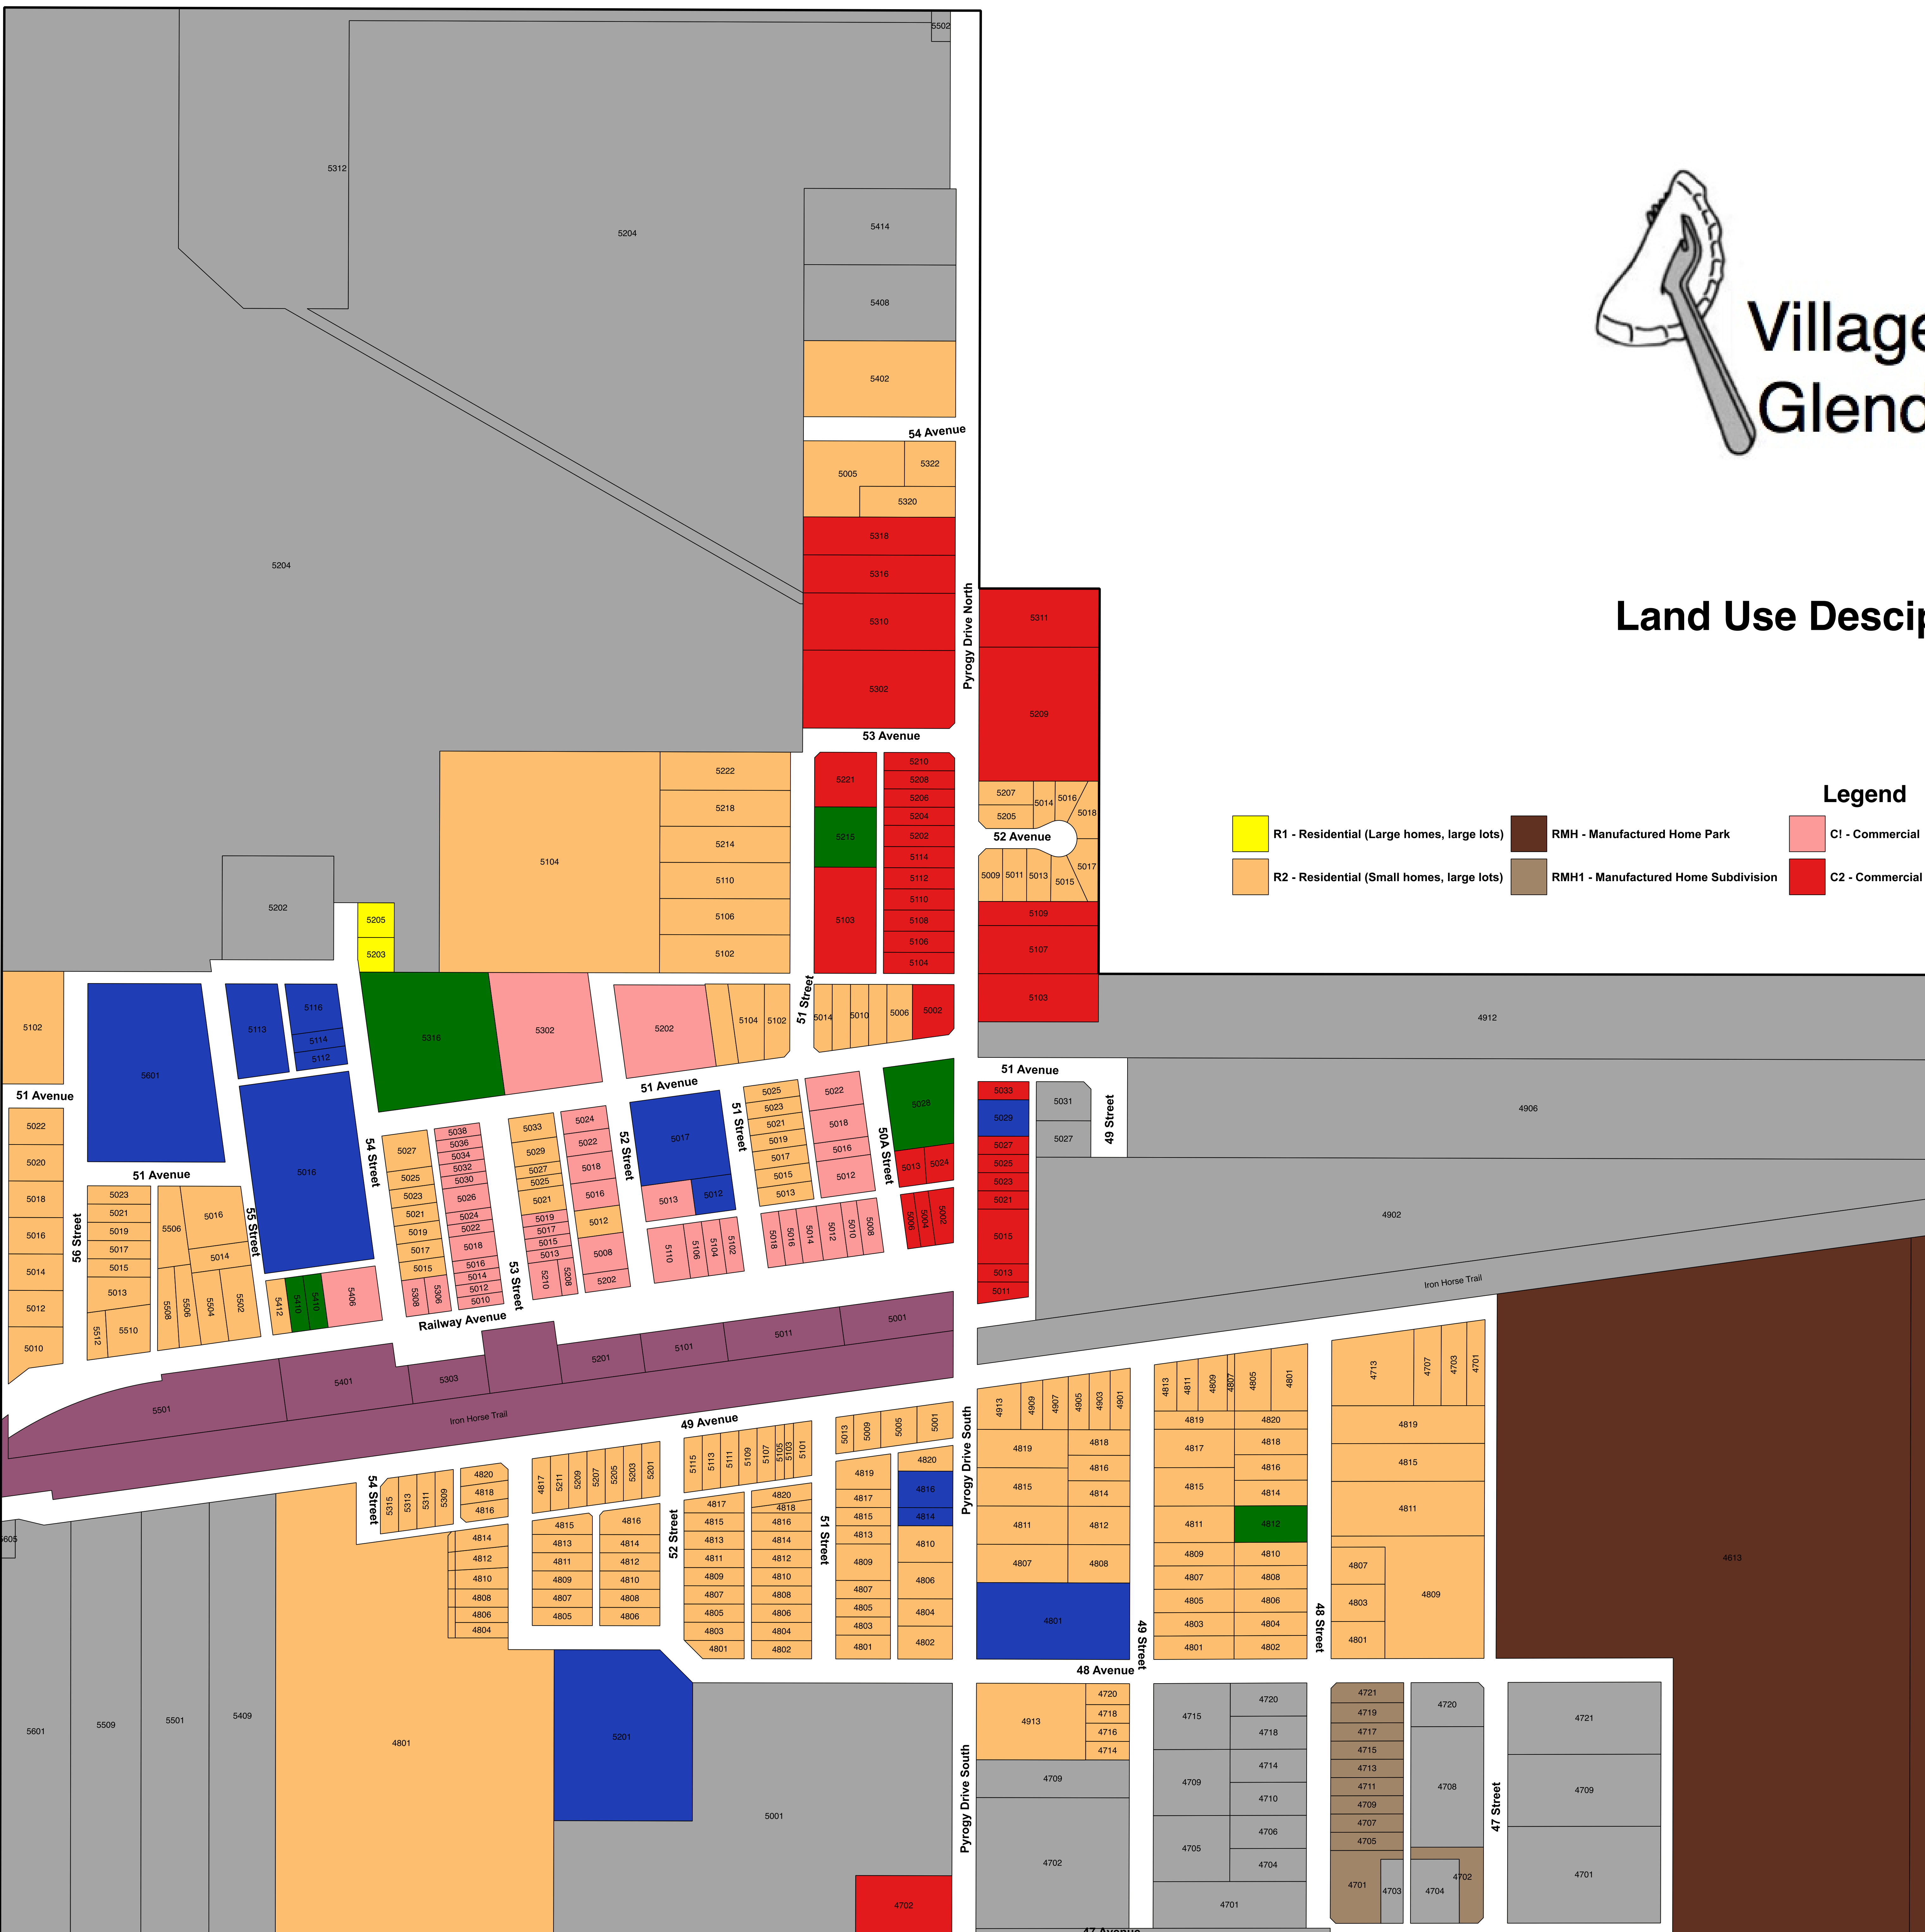

Village of Glendon

Land Use Description

- Legend**
- R1 - Residential (Large homes, large lots)
 - R2 - Residential (Small homes, large lots)
 - RMH - Manufactured Home Park
 - RMH1 - Manufactured Home Subdivision
 - C1 - Commercial
 - C2 - Commercial
 - M1 - Industrial
 - I - Institutional
 - P - Community
 - UR - Urban Reserve

This map is intended for the usage of Village of Glendon to describe parcel civic numbers and the associated land use description for a particular parcel.

Scale: 1:2,000
 Projection: NAD83 3TM CM111
 Date: April 27, 2014